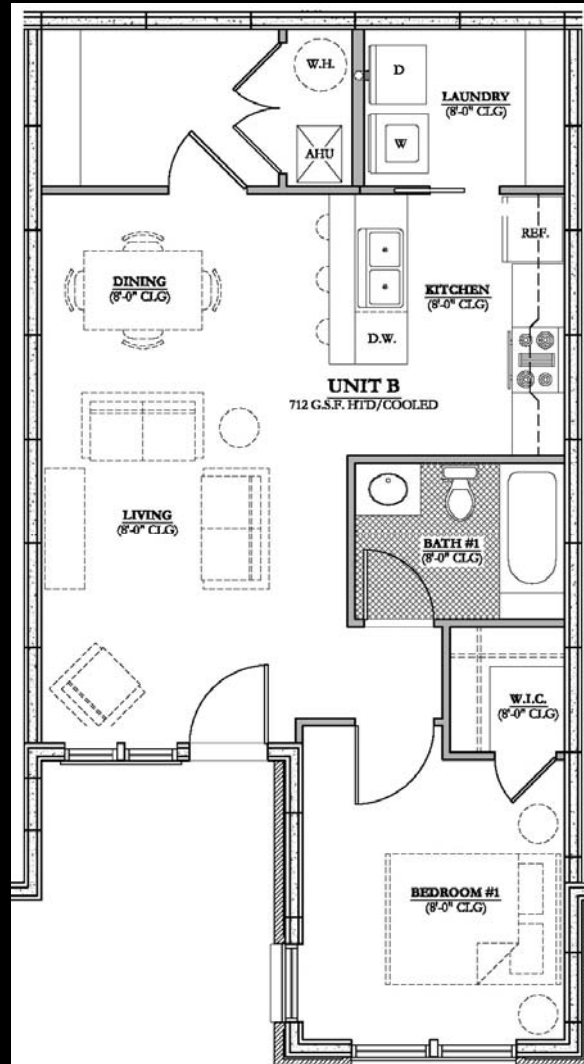

LEXINGTON WOODS

▶ **ONE BEDROOM/ONE BATH WITH STUDY**

712 SQUARE FEET

ALL SQUARE FOOTAGE NUMBERS ARE APPROXIMATE. WE RESERVE THE RIGHT TO MODIFY, RELOCATE, OR ELIMINATE ANY OR ALL PROPOSED FEATURES, AMENITIES, OPTIONS, SPECIFICATIONS, PLANS, DESIGNS, SIZE OR SHAPE THEREOF, ALL WITHOUT NOTICE OR OBLIGATION.