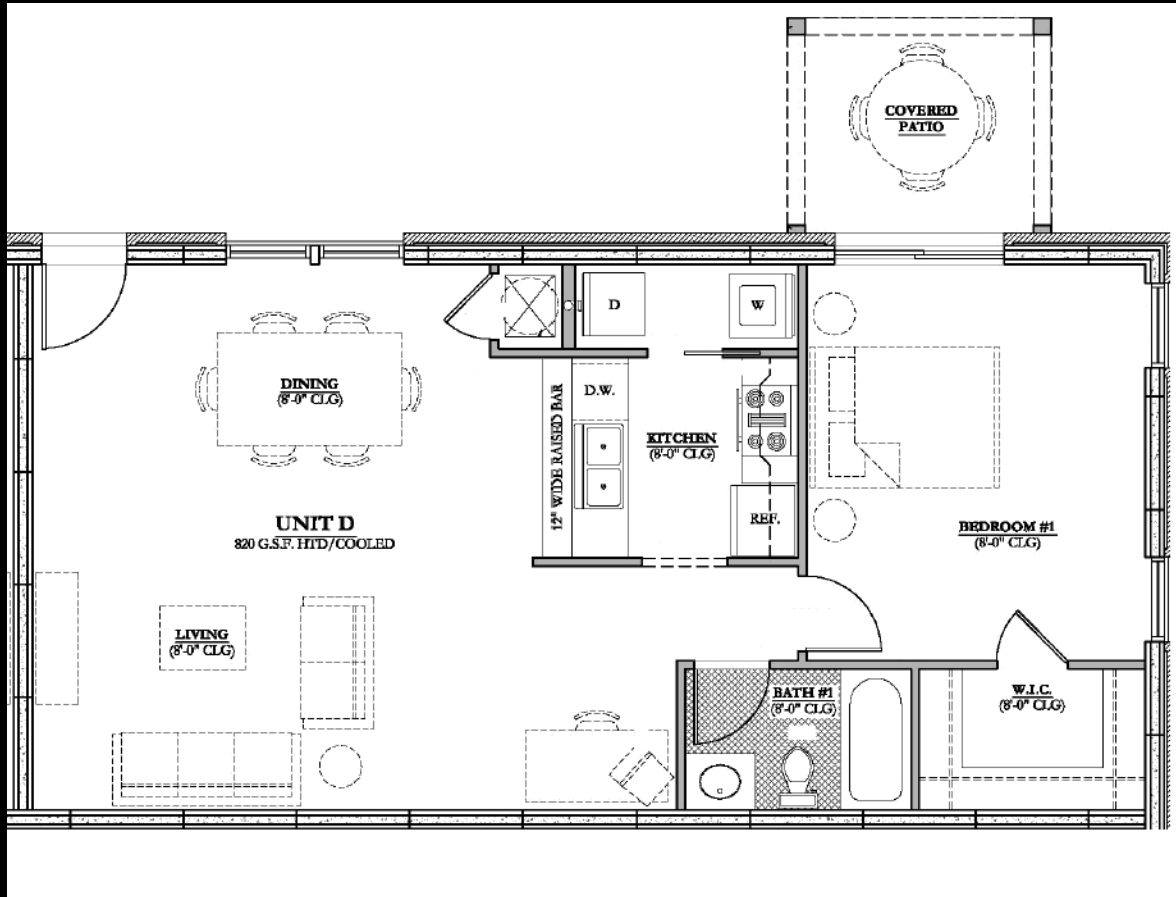

LEXINGTON WOODS

► ONE BEDROOM/ONE BATH

820 SQUARE FEET

ALL SQUARE FOOTAGE NUMBERS ARE APPROXIMATE. WE RESERVE THE RIGHT TO MODIFY, RELOCATE, OR ELIMINATE ANY OR ALL PROPOSED FEATURES, AMENITIES, OPTIONS, SPECIFICATIONS, PLANS, DESIGNS, SIZE OR SHAPE THEREOF, ALL WITHOUT NOTICE OR OBLIGATION.